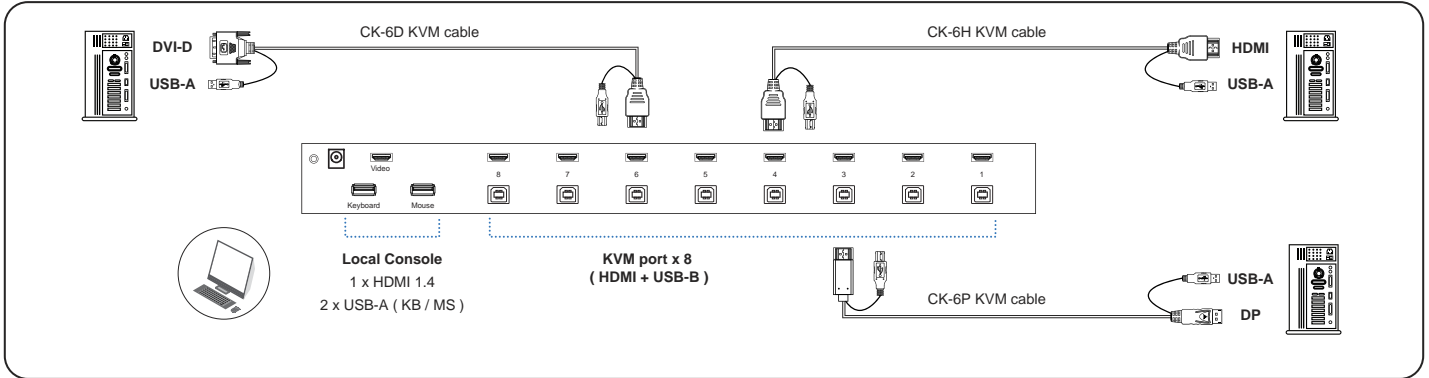

Local console & KVM port connection

Management

Port switching	Front button & keyboard hotkeys

Compatibility

Hardware	HP / IBM / Dell PC, Server and Blade Server SUN / Mac
OS support	Windows / Linux / Unix / Mac OS

Environment

Operating temp.	0 to 55°C degree
Storage temp.	-20 to 60°C degree
Operating humidity	20~90%, non-condensing
Storage humidity	5 ~90%, non-condensing
Operating altitude	16,000 ft
Non-operating altitude	40,000 ft
Shock	10G acceleration (11ms duration)
Vibration	10~300Hz 0.5G RMS random vibration

Power

Input	Auto-sensing 100 to 240VAC, 50 / 60Hz
Consumption	Max. 10W

Compliance

Safety	FCC & CE certified
Environment	RoHS2 & REACH compliant

Physical

Product (W x D x H)		443 x 171 x 44 mm
		17.4 x 6.7 x 1.73 inch
Packing (W x D x H)		500 x 400 x 90 mm
		19.7 x 15.7 x 3.5 inch
Weight	Net	2.5 kg / 5.5 lb
	Gross	5.4 kg / 11.9 lb
Chassis color		Dark
Chassis materials		Steel