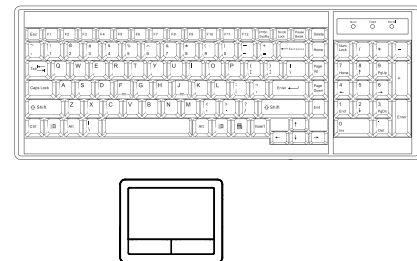

Standard Keyboard

Ge G keyboard integrated with touchpad

Supporting layouts

- **America**
  - United States
- **EMEA**
  - United Kingdom
  - Germany
  - France
  - Spain
  - Norway
  - Italy
  - Russia
  - Switzerland
  - Netherlands
  - Portugal
- **Asia**
  - China
  - Japan
  - Korea
  - Arabia
  - Turkey

Keyboard Options

* US layout only

Me Mac keyboard with touchpad

Se S keyboard with touchpad