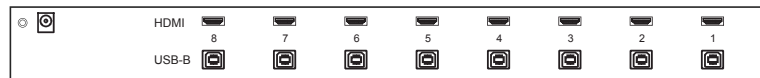

DF117 models w/ KVM

Matrix Cat6 KVM	IP	Remote	8-port	16-port	32-port
	1	1	-	DF117 - MUIP1613	DF117 - MUIP3213
	2	1	-	DF117 - MUIP1624	DF117 - MUIP3224
	0	1	-	DF117 - MU1602	DF117 - MU3202
	0	2	-	DF117 - MU1603	DF117 - MU3203
	0	3	-	DF117 - MU1604	DF117 - MU3204

Cat6 KVM	IP	Remote	8-port	16-port	32-port
	1	0	DF117 - UIP802	DF117 - UIP1602	DF117 - UIP3202
	0	1	DF117 - U802	DF117 - U1602	DF117 - U3202
	0	0	DF117 - U801	DF117 - U1601	DF117 - U3201

** Resolution related to LCD specification

Cat6 KVM Dongle

DG - 100P
DP - USB dongle
DG - 100H
HDMI - USB dongle
DG - 100SD
DVI - USB dongle
DG - 100S
VGA - USB dongle
DG - 100
VGA - PS/2 dongle

Resolution 16:10 - max. 1920 x 1200
Support **: 16:9 - max. 1920 x 1080
4:3 - max. 1600 x 1200

4K KVM	IP	Remote	8-port
	0	0	DF117 - 801K

4K KVM Cable

CK - 6P (6 ft)
DP KVM cable
CK - 6H (6 ft)
HDMI KVM cable
CK - 6D (6 ft)
DVI-D KVM cable

Resolution 16:9 - max. 3840 x 2160
Support **: 16:10 - max. 1920 x 1200
4:3 - max. 1600 x 1200

Matrix DB-15 KVM	IP	Remote	8-port	16-port
	1	1	DF117 - MIP813	DF117 - MIP1613
	2	1	DF117 - MIP824	DF117 - MIP1624
	0	1	DF117 - M802	DF117 - M1602
	0	2	DF117 - M803	DF117 - M1603
	0	3	DF117 - M804	DF117 - M1604

Combo DB-15 KVM	IP	Remote	8-port	16-port
	1	0	DF117 - IP802	DF117 - IP1602
	0	1	DF117 - 802	DF117 - 1602
	0	0	DF117 - S801	DF117 - S1601

DB-15 VGA USB KVM Cable

CB - 6 (6 ft)
CB - 10 (10 ft)
CB - 15 (15 ft)

Resolution 16:10 - max. 1920 x 1200
Support **: 16:9 - max. 1920 x 1080
4:3 - max. 1600 x 1200

DVI-D KVM	IP	Remote	12-port
	0	0	DF117 - 1201D

DVI-D USB KVM Cable

Resolution 16:10 - max. 1920 x 1200
Support **: 16:9 - max. 1920 x 1080
4:3 - max. 1600 x 1200

CI - 6 (6 ft)
CI - 15 (15 ft)