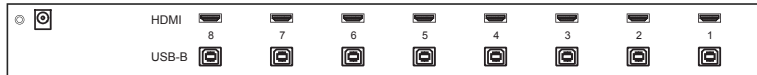

DX117 models w/ KVM

** **IP** console upgrade option for resolution support 1920 x 1080

Cat6 KVM	IP	Remote	8-port	16-port	32-port
	1	0	DX117 - UIP802	DX117 - UIP1602	DX117 - UIP3202
	0	1	DX117 - U802	DX117 - U1602	DX117 - U3202
	0	0	DX117 - U801	DX117 - U1601	DX117 - U3201

Cat6 KVM Dongle

DG - 100P
DP - USB dongle
DG - 100H
HDMI - USB dongle
DG - 100SD
DVI - USB dongle
DG - 100S
VGA - USB dongle
DG - 100
VGA - PS/2 dongle

Resolution : 16:10 - max. 1920 x 1200
Support : 16:9 - max. 1920 x 1080
4:3 - max. 1600 x 1200
** Resolution related to LCD specification

4K KVM	IP	Remote	8-port
	0	0	DX117 - 801K

4K KVM Cable

CK - 6P (6 ft)
DP KVM cable
CK - 6H (6 ft)
HDMI KVM cable
CK - 6D (6 ft)
DVI-D KVM cable

Resolution : 16:9 - max. 3840 x 2160
Support : 16:10 - max. 1920 x 1200
4:3 - max. 1600 x 1200
** Resolution related to LCD specification

Matrix DB-15 KVM	IP	Remote	8-port	16-port
	1	1	DX117 - MIP813	DX117 - MIP1613
	2	1	DX117 - MIP824	DX117 - MIP1624
	0	1	DX117 - M802	DX117 - M1602
	0	2	DX117 - M803	DX117 - M1603
	0	3	DX117 - M804	DX117 - M1604

Combo DB-15 KVM	IP	Remote	8-port	16-port
	1	0	DX117 - IP802	DX117 - IP1602
	0	1	DX117 - 802	DX117 - 1602
	0	0	DX117 - S801	DX117 - S1601

DB-15 VGA USB KVM Cable

CB - 6 (6 ft)
CB - 10 (10 ft)
CB - 15 (15 ft)

Resolution : 16:10 - max. 1920 x 1200
Support : 16:9 - max. 1920 x 1080
4:3 - max. 1600 x 1200
** Resolution related to LCD specification

DVI-D KVM	IP	Remote	12-port
	0	0	DX117 - 1201D

DVI-D USB KVM Cable

Resolution : 16:10 - max. 1920 x 1200
Support : 16:9 - max. 1920 x 1080
4:3 - max. 1600 x 1200
** Resolution related to LCD specification

CI - 6 (6 ft)
CI - 15 (15 ft)