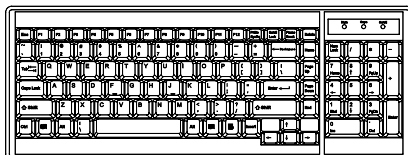

Standard Keyboard

Ge G keyboard integrated with touchpad

Supporting layouts

America		United States
EMEA		United Kingdom
		Germany
		France
		Spain
		Norway
		Italy
		Russia
		Switzerland
		Netherlands
		Portugal
Asia		China
		Japan
		Korea
		Arabia
		Turkey

Keyboard Options

* US layout only

Me Mac keyboard with touchpad

Se S keyboard with touchpad