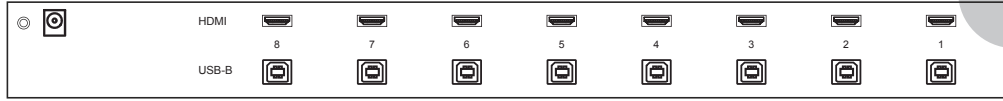

| | | | |
|---------------|-----------|---------------|---------------|
| 4K KVM | IP | Remote | 8-port |
| | 0 | 0 | K123 - 801K |

back

** Resolution related to LCD specification

| 4K KVM Cable | |
|--|---|
| | |
| CK - 6P (6 ft) DP KVM cable | CK - 6H (6 ft) HDMI KVM cable |
| | |
| CK - 6D (6 ft) DVI-D KVM cable | |
| Resolution | 16:9 - max. 3840 x 2160 |
| Support ** : | 16:10 - max. 1920 x 1200 |
| | 4:3 - max. 1600 x 1200 |