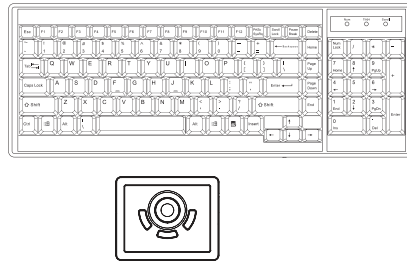

Standard Keyboard

Ge G keyboard integrated with touchpad

Gb G keyboard integrated with trackball

Supporting layouts

America		United States			
EMEA					
	United Kingdom	Germany	France	Spain	Norway
	Italy	Russia	Switzerland	Netherlands	Portugal
Asia					
	China	Japan	Korea	Arabia	Turkey

Keyboard Options

* US layout only

Me Mac keyboard with touchpad

Mb Mac keyboard with trackball

Se S keyboard with touchpad

Sb S keyboard with trackball