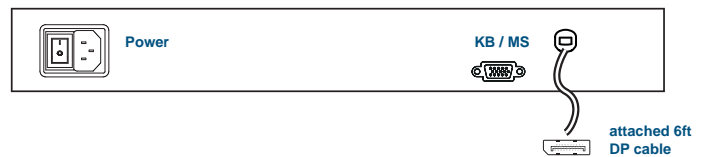

Product Specifications

Console Port	
Video input attached 6ft DP cable	Display port 1.2
KB / MS bundled 6ft cable : EKC-2	Drawer end : DB-15 (USB KB / MS) Server end : USB type A

LCD Panel	
Panel size (diagonal)	23.8"
Native resolution	3840 x 2160
Brightness (cd/m²)	310
Contrast ratio (typ)	1000 : 1
Colors	1.07 Billion, 10-bit
Viewing angle (L/R/U/D)	89/89/89/89
Response time (ms)	25
Dot pitch (mm)	0.13725
Display area (mm)	527.04H x 296.46V
Surface treatment	Anti-glare
Surface hardness	3H
Backlight type	LED
MTBF (hrs)	30,000

Physical			
Product (W x D x H)	Single console	442 x 690 x 44 mm 17.4 x 27.2 x 1.73 inch	
	Console w/ KVM	442 x 750 x 44 mm 17.4 x 29.5 x 1.73 inch	
Packing (W x D x H)	Single console / Console w/ KVM	595 x 910 x 140 mm 23.4 x 35.8 x 5.5 inch	
	Net weight	Single console	15.3 kg / 33.7 lb
Console w/ KVM		16.1kg / 35.4 lb	
Gross weight	Single console	19.5 kg / 42.9 lb	
	Console w/ KVM	22 kg / 48.4 lb	

* All dimensions stated are subject to change if options are selected / integrated to base model part codes

Mounting Distance	
Single console drawer	670 ~ 900 mm 26.4 ~ 35.4 inch
Console w/ KVM drawer	670 ~ 980 mm 26.4 ~ 38.6 inch

Video Option		
Digital	HDMI	HDMI 2.0 / HDCP 2.2

Audio Option		
Output	Connector	3.5mm stereo jack
	Resistance / Power level	30kΩ / 2.8V
Speaker	Dual stereo	2W x 2

Power		
Input	Auto-sensing 100 to 240VAC, 50 / 60Hz	
Consumption (console / KVM)	Screen on	Max. 45W / Max. 54W
	Power saving mode	Max. 9W / Max. 18W
	Power button off	Max. 2W / Nil

Environment	
Operating temp.	0 to 55°C degree
Storage temp.	-20 to 60°C degree
Operating humidity	20~90%, non-condensing
Storage humidity	5 ~90%, non-condensing
Operating altitude	16,000 ft
Non-operating altitude	40,000 ft
Shock	10G acceleration (11ms duration)
Vibration	10~300Hz 0.5G RMS random vibration

Compliance	
EMC	FCC & CE certified
Safety	CE / LVD certified
Environment	RoHS2 & REACH compliant