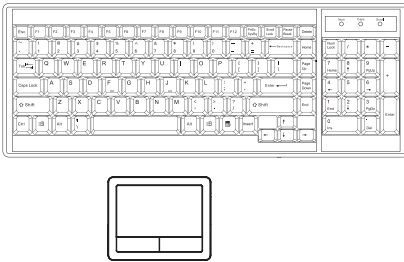

Standard Keyboard

Ge G keyboard integrated with touchpad

Gb G keyboard integrated with trackball

Supporting layouts

America		United States			
EMEA					
	United Kingdom	Germany	France	Spain	Norway
	Italy	Russia	Switzerland	Netherlands	Portugal
Asia					
	China	Japan	Korea	Arabia	Turkey

Keyboard Options

* US layout only

Me Mac keyboard with touchpad

Mb Mac keyboard with trackball

Se S keyboard with touchpad

Sb S keyboard with trackball