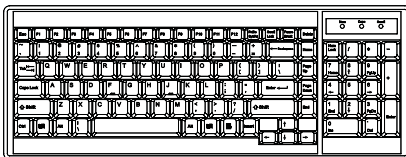

L120 models w/ KVM

Matrix Cat6 KVM	IP	Remote	8-port	16-port	32-port
	1	1	-	L120 - MUIP1613	L120 - MUIP3213
	2	1	-	L120 - MUIP1624	L120 - MUIP3224
	0	1	-	L120 - MU1602	L120 - MU3202
	0	2	-	L120 - MU1603	L120 - MU3203
	0	3	-	L120 - MU1604	L120 - MU3204

Cat6 KVM	IP	Remote	8-port	16-port	32-port
	1	0	L120 - UIP802	L120 - UIP1602	L120 - UIP3202
	0	1	L120 - U802	L120 - U1602	L120 - U3202
	0	0	L120 - U801	L120 - U1601	L120 - U3201

Cat6 KVM Dongle

DG - 100P
DP - USB dongle
DG - 100H
HDMI - USB dongle
DG - 100SD
DVI - USB dongle
DG - 100S
VGA - USB dongle
DG - 100
VGA - PS/2 dongle

Resolution : 16:10 - max. 1920 x 1200
Support : 16:9 - max. 1920 x 1080
4:3 - max. 1600 x 1200
** Resolution related to LCD specification

DVI-D KVM	IP	Remote	12-port
	0	0	L120 - 1201D

DVI-D USB KVM Cable

Resolution : 16:10 - max. 1920 x 1200
Support : 16:9 - max. 1920 x 1080
4:3 - max. 1600 x 1200
** Resolution related to LCD specification

CI - 6 (6 ft)
CI - 15 (15 ft)

Matrix DB-15 KVM	IP	Remote	8-port	16-port
	1	1	L120 - MIP813	L120 - MIP1613
	2	1	L120 - MIP824	L120 - MIP1624
	0	1	L120 - M802	L120 - M1602
	0	2	L120 - M803	L120 - M1603
	0	3	L120 - M804	L120 - M1604

DB-15 VGA USB KVM Cable

CB - 6 (6 ft)   **CB - 10 (10 ft)**   **CB - 15 (15 ft)**

Resolution : 16:10 - max. 1920 x 1200
Support : 16:9 - max. 1920 x 1080
4:3 - max. 1600 x 1200
** Resolution related to LCD specification

Combo DB-15 KVM	IP	Remote	8-port	16-port
	1	0	L120 - IP802	L120 - IP1602
	0	1	L120 - 802	L120 - 1602
	0	0	L120 - S801	L120 - S1601

Standard Keyboard

Ge G keyboard integrated with touchpad

Supporting layouts

America United States

EMEA United Kingdom   Germany   France   Spain   Norway

Asia Italy   Russia   Switzerland   Netherlands   Portugal

Asia China   Japan   Korea   Arabia   Turkey

Keyboard Options

* US layout only

Me Mac keyboard with touchpad

Se S keyboard with touchpad